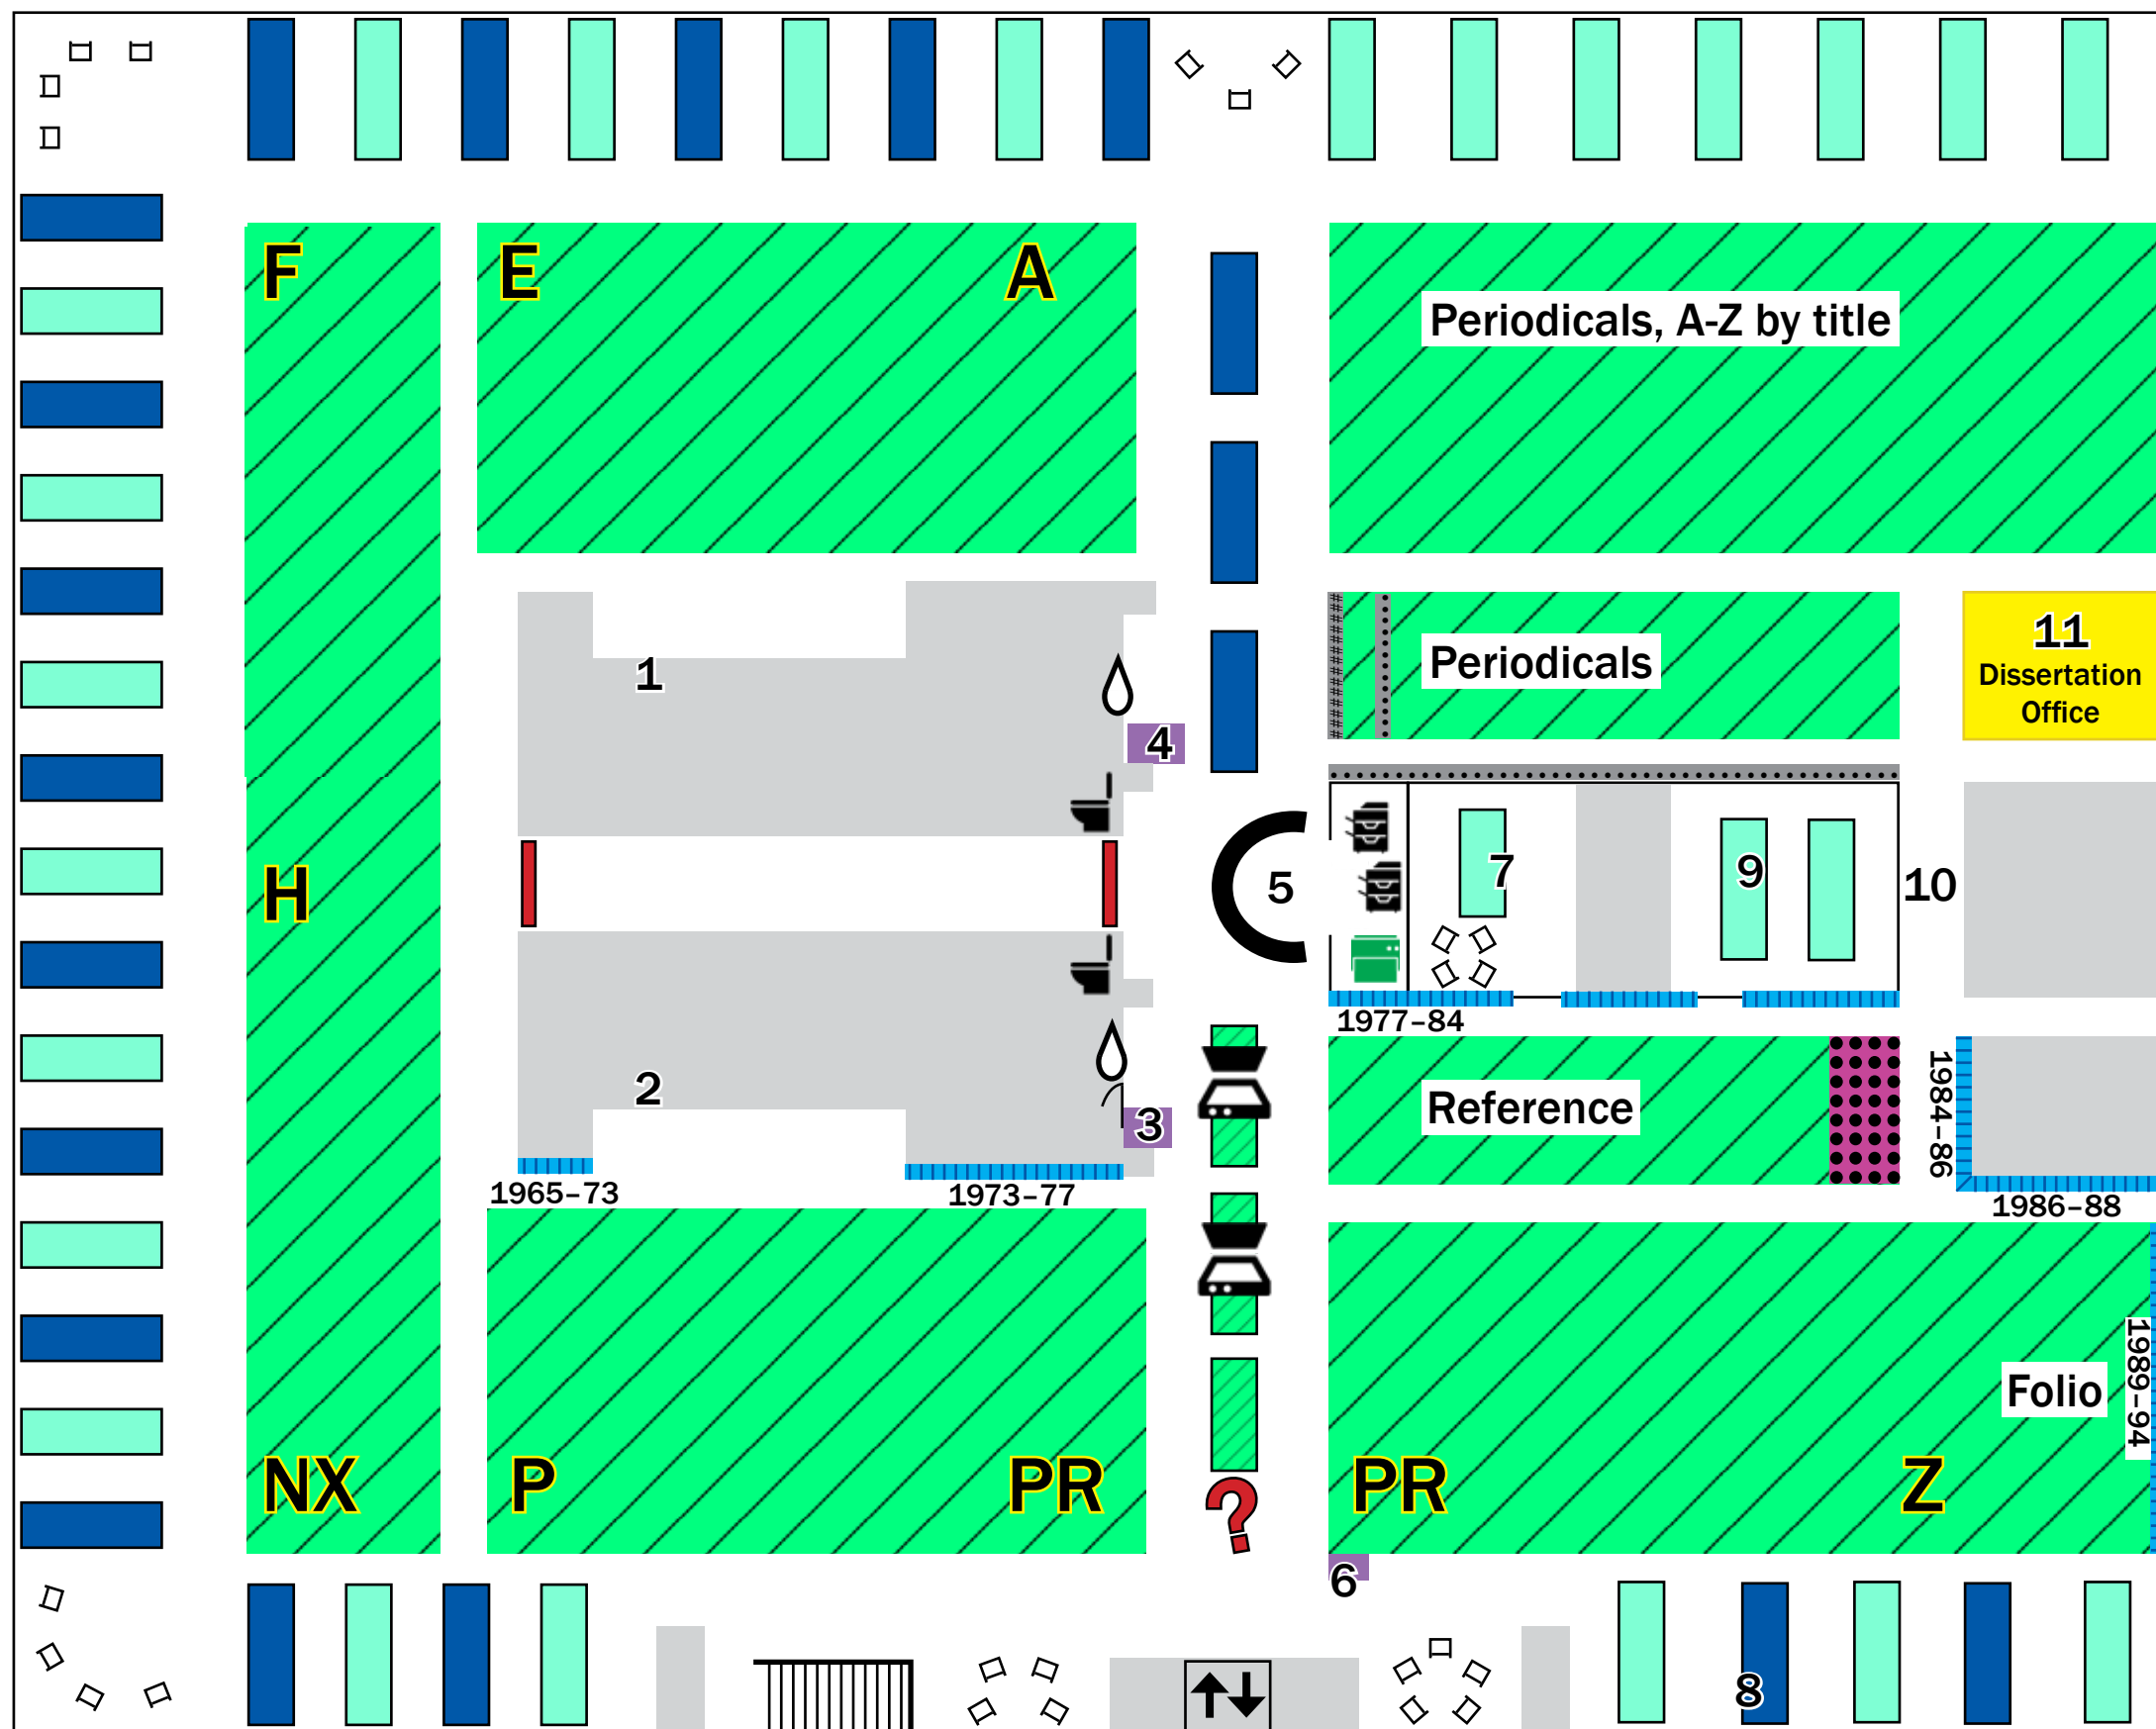

Second Floor

35th Street

Fifth Avenue

34th Street

- Emergency exits
- Worktables with computer stations
- Worktables without computers
- Digitization stations
- Restroom
- Water fountain
- Seating area
- Books
- Call numbers
- Dissertations (by year)
- Master's theses and capstones
- Music scores
- Newspapers
- Printers
- Guest printer
- Scanners
- Reference desk

- 1 Microform: Periodicals & Dissertations
- 2 Microform: ERIC
- 3 Bookscan overhead scanner
- 4 Copier
- 5 Print release stations
- 6 Copy card machine (for guest printing)
- 7 Library Lounge (2300)
- 8 Assistive workstation
- 9 Quiet study (2302)
- 10 Preshelving
- 11 Dissertation librarian (2304)